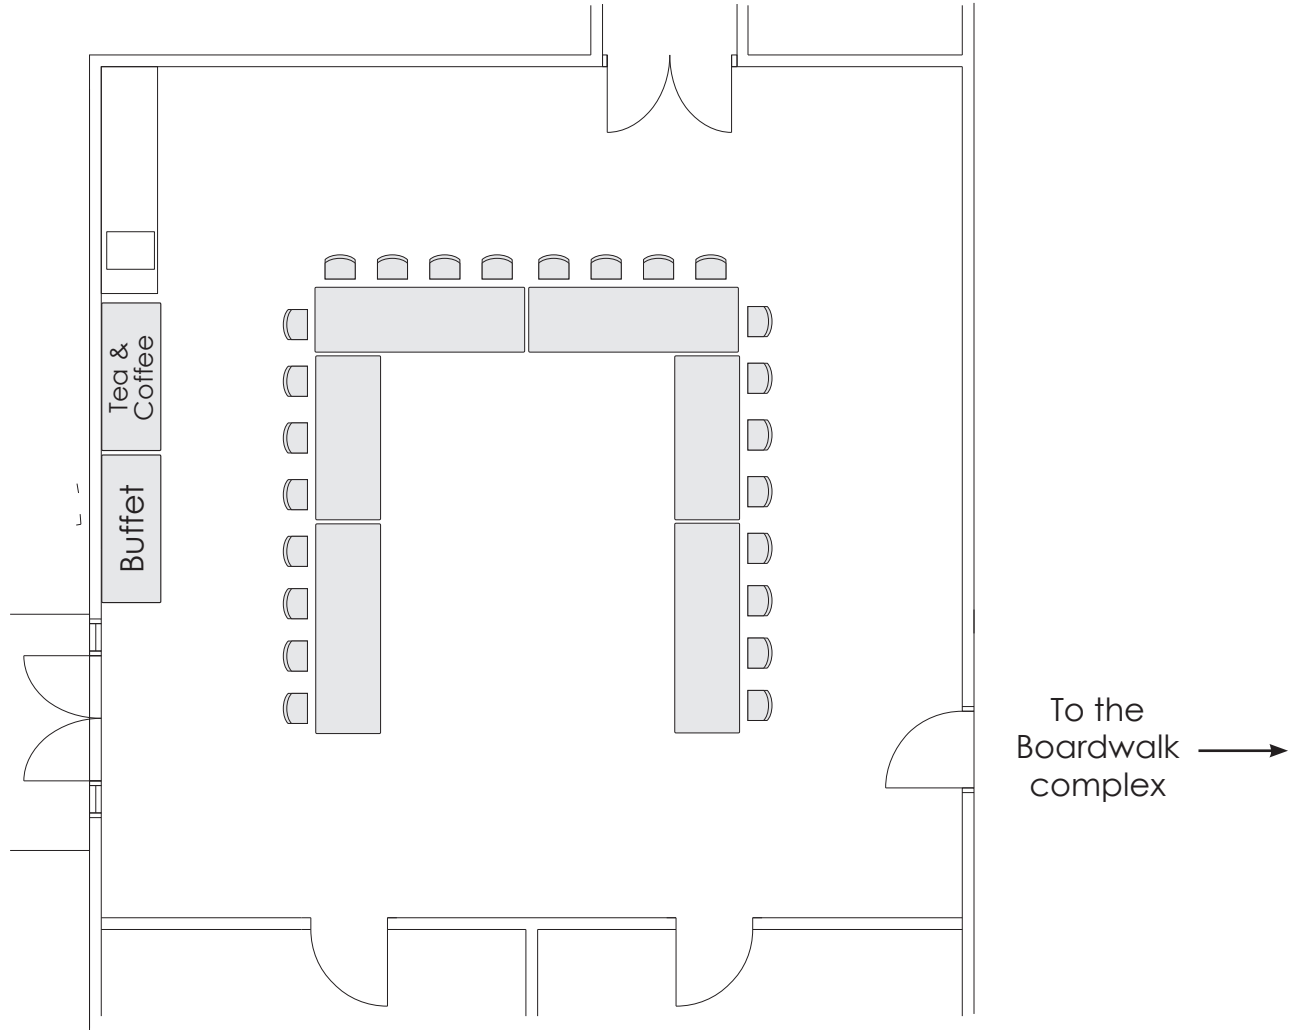

Forest Glade A U Shape Style

Capacity
24

Forest Glade A Theatre Style

Capacity
60

Forest Glade A Classroom Style

Capacity
32