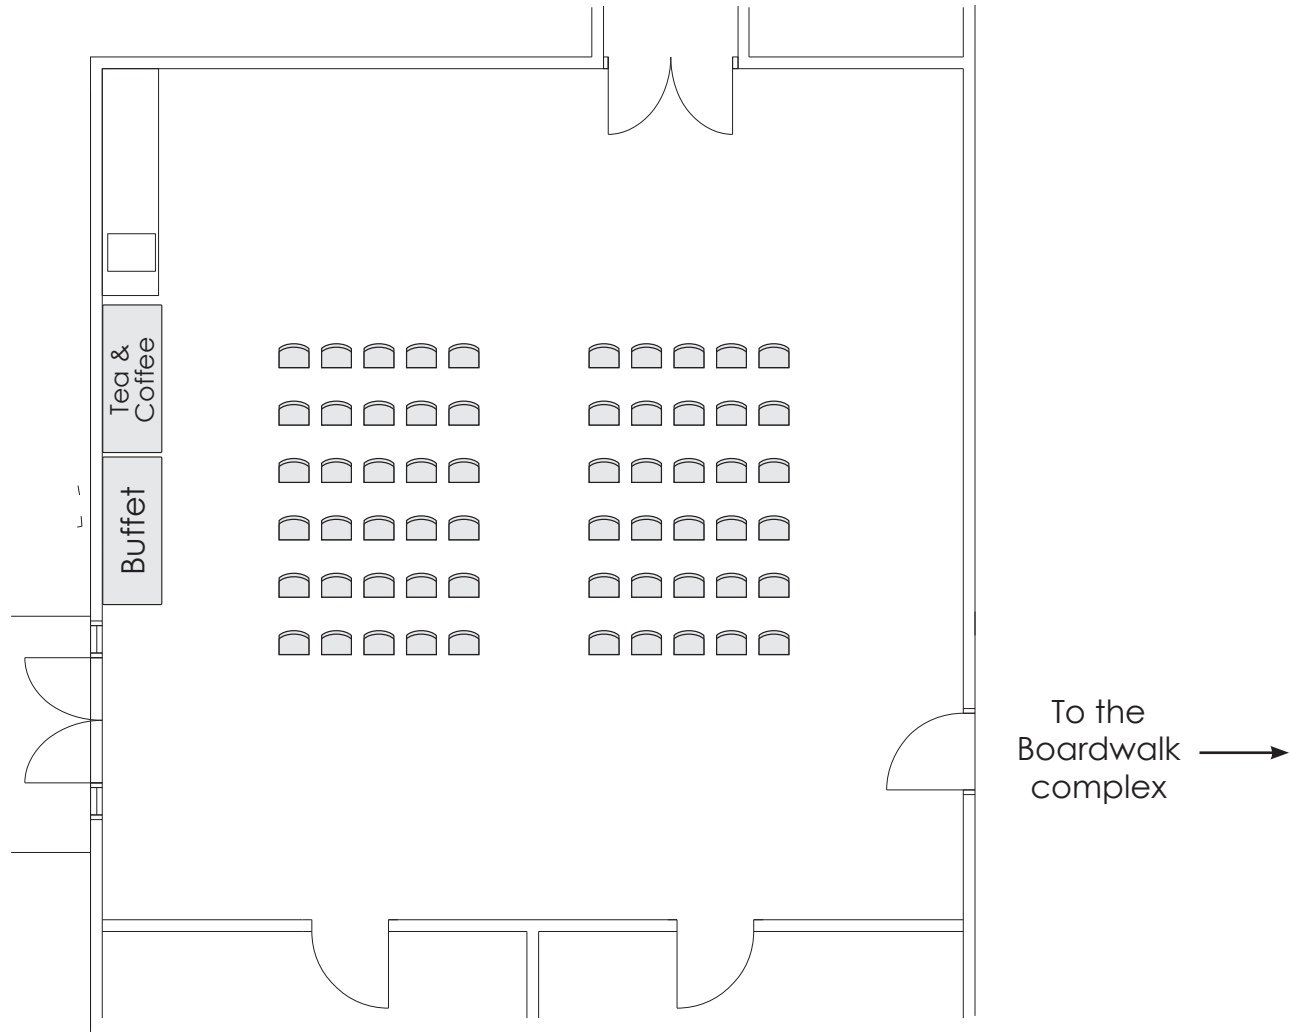

Forest Glade A U Shape Style

Capacity
24

Forest Glade A Theatre Style

Capacity
60

Forest Glade A Classroom Style

Capacity
32