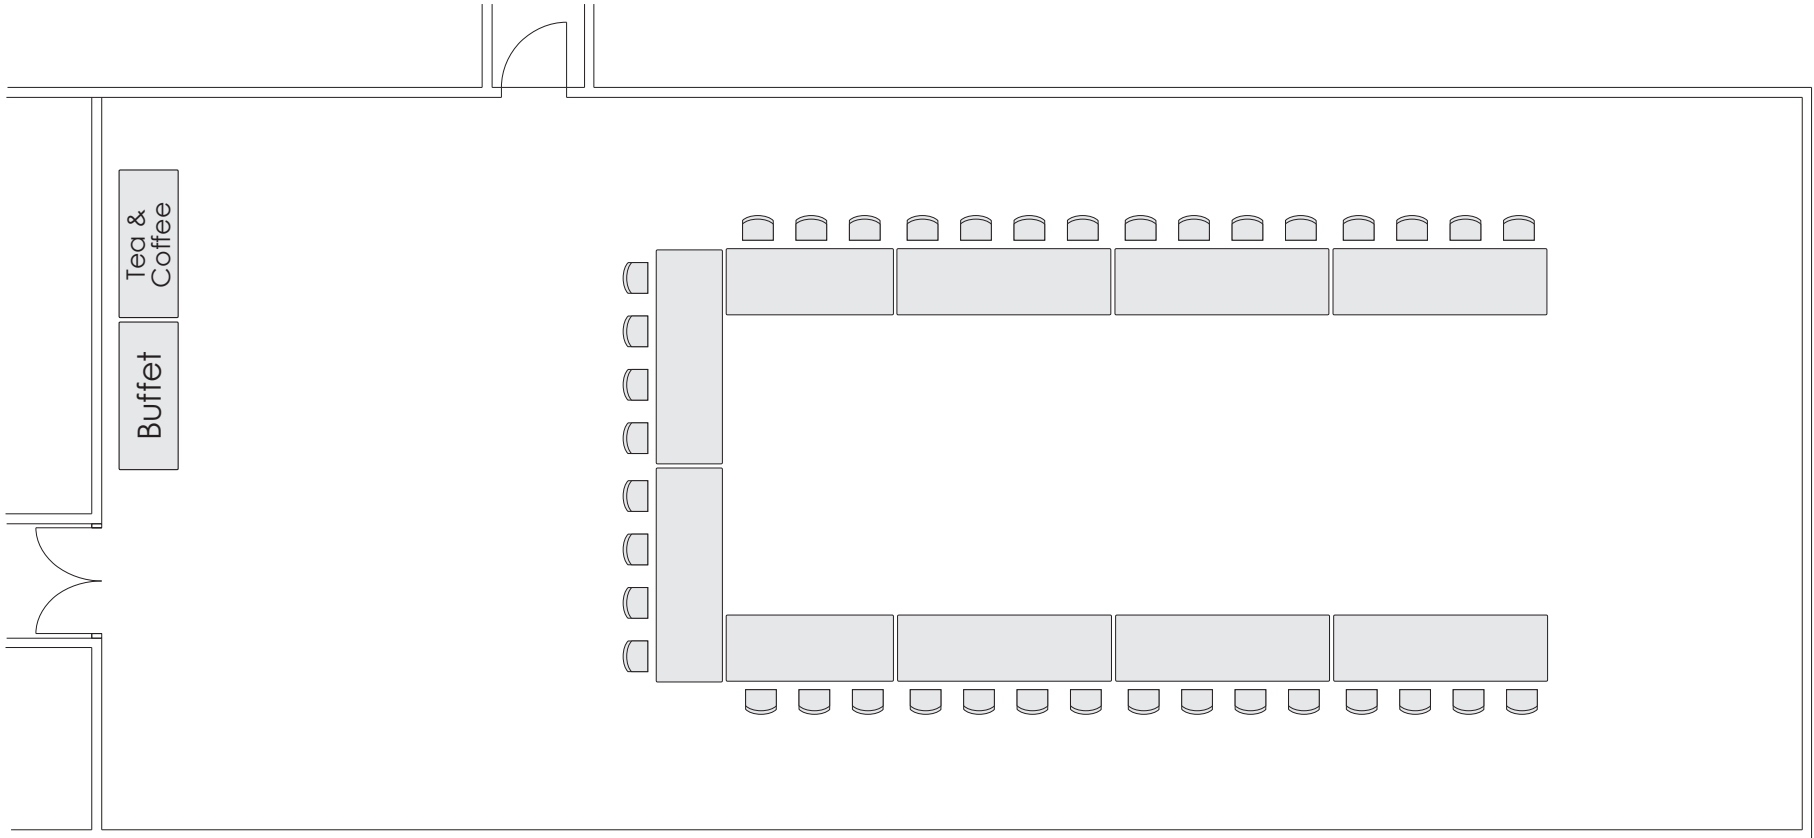

Forest Glade B Theatre Style

Capacity
192

Forest Glade B U Shape Style

Capacity
38

Forest Glade B Classroom Style

Capacity
64